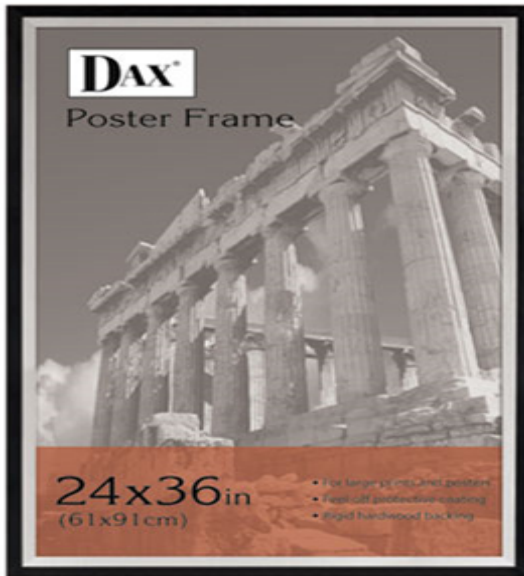

Store Supplies > > > Metro Series Poster Frame Wood 24 x 36 Black/Silver

Metro Series Poster Frame Wood 24 x 36 Black/Silver

Includes one frame

0777

Metro Series Poster Frame Wood 24 x 36 Black/Silver

Frame Mounts Casings Trims Decorating Pictures

076795296065

Product # : DAX3404U1T

Quantity Per Package : 1

Availability : In Stock

Price : \$35.43

DESCRIPTIONS :

The sleek style gives a sharp contemporary look Clear unbreakable plastic window provides protection for your favorite print Lightweight construction Hangs vertically or horizontally Frame Type Poster Frame Material Plastic Frame Color Black/Silver Height 36 in

SPECIFICATIONS

Item Dimension : 40 x 4.5 x 7

Case Dimension : 0 x 0 x 0

Sold AS : Case of 1

Case Cube (ft³) : 1.0

Case Weight (lbs.) : 4

Comparable Items : Independent
