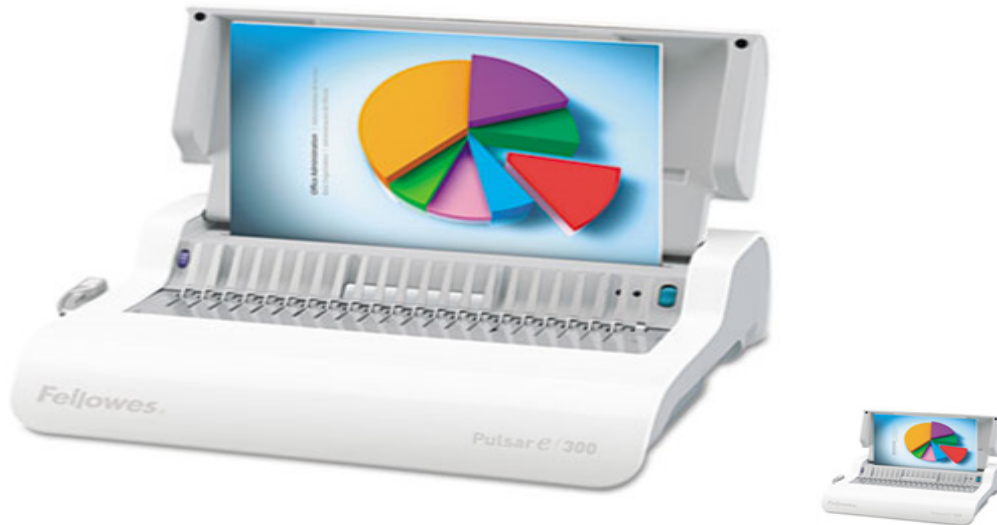

Store Supplies > > > Pulsar Comb Binding System 300 Sheets 17w x 15 3/8d x 5 1/8h White

Pulsar Comb Binding System 300 Sheets 17w x 15 3/8d x 5 1/8h White

Includes binding system and binding starter pack

0649

Pulsar Comb Binding System 300 Sheets 17w x 15 3/8d x 5 1/8h White

Manufacturer's limited two year warranty.

Binding Machine Binding Systems Fellowes Medium Duty Pulsar E Self Publishing Reports Hand outs Book making Spirals

043859514229

Product # : FEL5216701

Quantity Per Package : 1

Availability : In Stock

Price : \$385.62

DESCRIPTIONS :

A stylish easy to use machine Designed for moderate use ideal for small to mid sized offices Vertical document loading ensures accurate punch alignment and the efficient design allows the user to punch and bind in a continuous manner for maximum productivity The adjustable rotary edge guide centers documents Features built in comb storage with integrated document measurement device Includes starter pack Binding Spine Type Comb Binding Sheet Capacity 300 Punching Sheet Capacity 15 Maximum Binding Edge 11 in

SPECIFICATIONS

Item Dimension : 15.375 x 16.937 x 5.125

Case Dimension : 0 x 0 x 0

Sold AS : Case of 1

Case Cube (ft²) : 1.0

Case Weight (lbs.) : 21

Comparable Items : Independent
