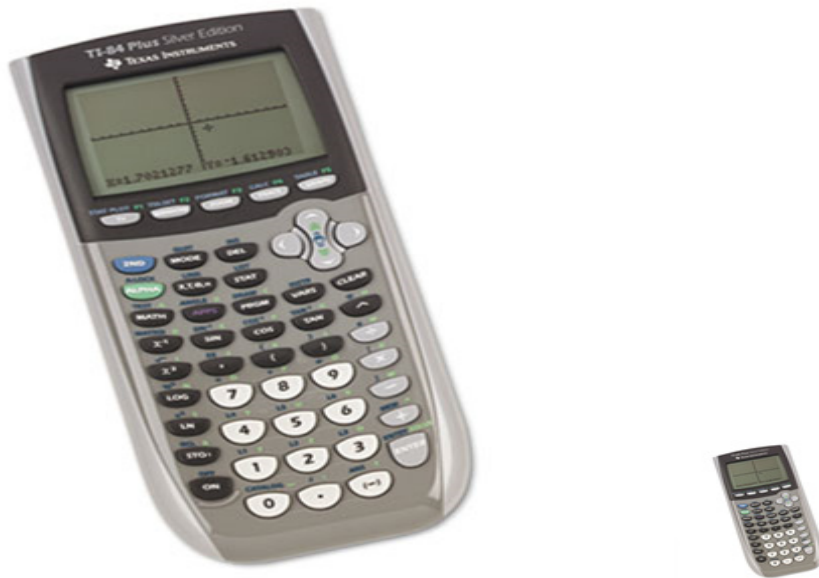

Store Supplies > > > TI 84Plus Silver Programmable Graphing Calculator 10 Digit LCD

TI 84Plus Silver Programmable Graphing Calculator 10 Digit LCD

Batteries Hard Slide Case and USB Cable

1615

TI 84Plus Silver Programmable Graphing Calculator 10 Digit LCD

Product # : TEXTI84PLUSSE

Quantity Per Package : 1

Availability : In Stock

Price : \$186.19

DESCRIPTIONS :

Electronically upgradeable graphing calculator allows you to have the most up to date functionality and software applications TI graph link offers increased capacity and speed Seven different graph styles for differentiating the look of each graph drawn Advanced functions accessed through pull down display menus Horizontal and vertical split screen options I/O port for communication with other TI products Power Source s percent Battery Display Notation Graphic Number of Display Digits Display Characters x Display Lines 16 x 8

SPECIFICATIONS

Item Dimension : 2.1 x 7.5 x 10.5

Case Dimension : 2.1 x 7.5 x 10.5

Sold AS : Case of 1

Case Cube (ft²) : 1.0

Case Weight (lbs.) : 1

Comparable Items : Independent
