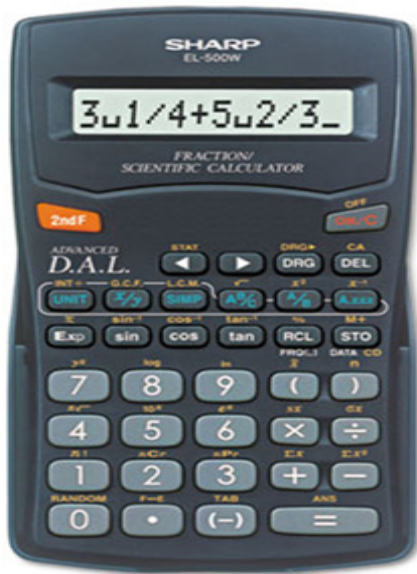

Store Supplies > > > EL 500WBBK Fraction/Scientific Calculator 10 Digit LCD

## EL 500WBBK Fraction/Scientific Calculator 10 Digit LCD

Battery and Hard Case

1615

EL 500WBBK Fraction/Scientific Calculator 10 Digit LCD

10 Digit Display 2 Digit Exponent Battery Operated Calculator Calculators Fraction Handheld Hard Case LCD Math Pocket Scientific/Math SHARP Mathematics Science Accounting Calculation Bookkeeping Schools Education  
074000020948

### DESCRIPTIONS :

Features simplification mixed fractions reduce to common denominator greatest common factor and least common multiple Sized and powered for calculations anywhere Hard case protects calculator on the go Power Source s percent Battery Display Notation Numeric Number of Display Digits Display Characters x Display Lines 10 x 1

### SPECIFICATIONS

Item Dimension : 0.9 x 6.8 x 9.6

Case Dimension : 10.87 x 10.08 x 6.54

Sold AS : Case of 1

Case Cube (ft<sup>2</sup>) : 1.0

Case Weight (lbs.) : 10

Comparable Items : Independent