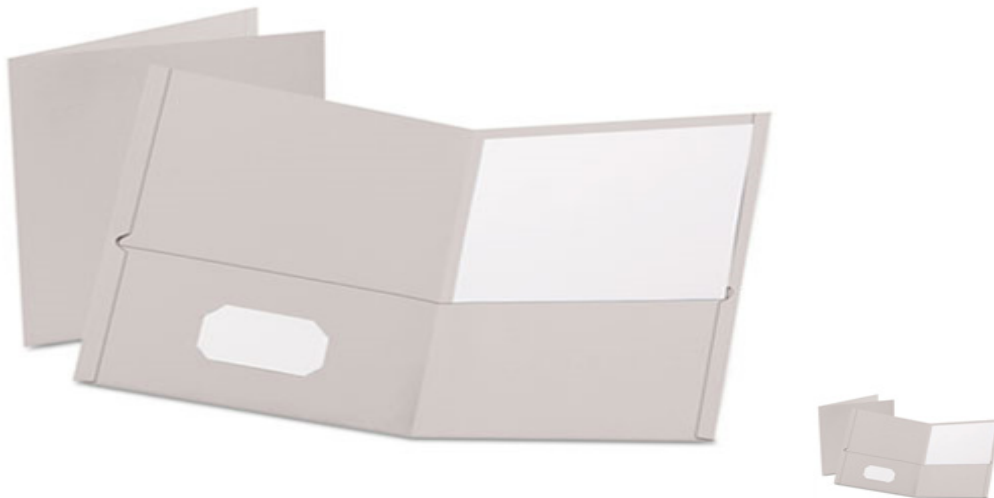

Store Supplies > > > Twin Pocket Portfolio Embossed Leather Grain Paper Gray

Twin Pocket Portfolio Embossed Leather Grain Paper Gray

0205

Twin Pocket Portfolio Embossed Leather Grain Paper Gray

Cover Folder Gray OXFORD Pocket Pocket Folder Pocket Portfolio Pocket Portfolios Portfolio Portfolios Presentation Presentations Recycled Product Recycled Products Report Report Cover Report Covers Sleeves Sheaths Shells Storage
078787575059

Product # : ESS57505

Quantity Per Package : 1

Availability : In Stock

Price : \$12.39

DESCRIPTIONS :

Leatherette grained stock provides a richer look and feel Die cut business card slot on inside front pocket keeps contact information at hand Front Cover Color s percent Gray Back Cover Color s percent Gray Sheet Size 11 x 8 1/2 Capacity text percent 100 Sheets

SPECIFICATIONS

Item Dimension : 12 x 9.8 x 2.5

Case Dimension : 0 x 0 x 0

Sold AS : Case of 1

Case Cube (ft²) : 1.0

Case Weight (lbs.) : 2

Comparable Items : Independent
