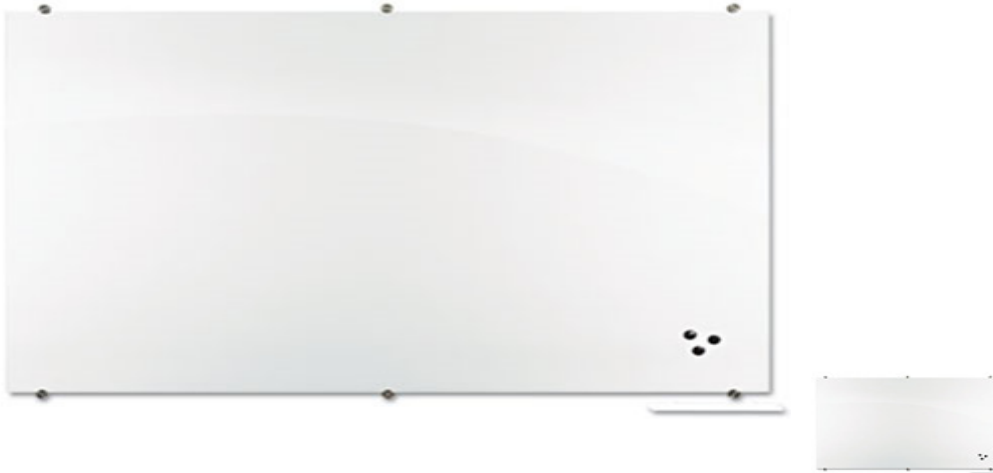

Store Supplies > > > visionary magnetic glass board frameless white glossy 72 x 48 x 18

visionary magnetic glass board frameless white glossy 72 x 48 x 18

Modernize your space with a functional and contemporary image
Provides the best of a quality whiteboard with smart style
Borderless and seamless
Surface is engineered to have ideal optical qualities depth of field contrast and ambient light toleration
Compatible with any dry or wet erase marker and grease pen
Cleans easily without ghosting or staining
703673838450

Product # : BLT83845

Quantity Per Package : 1

Availability : In Stock

Price : \$750.72

DESCRIPTIONS :

Modernize your space with a functional contempora

SPECIFICATIONS

Sold AS : Case of 1

Case Cube (ft²) : 1.0

Case Weight (lbs.) : 88

Comparable Items : Independent
