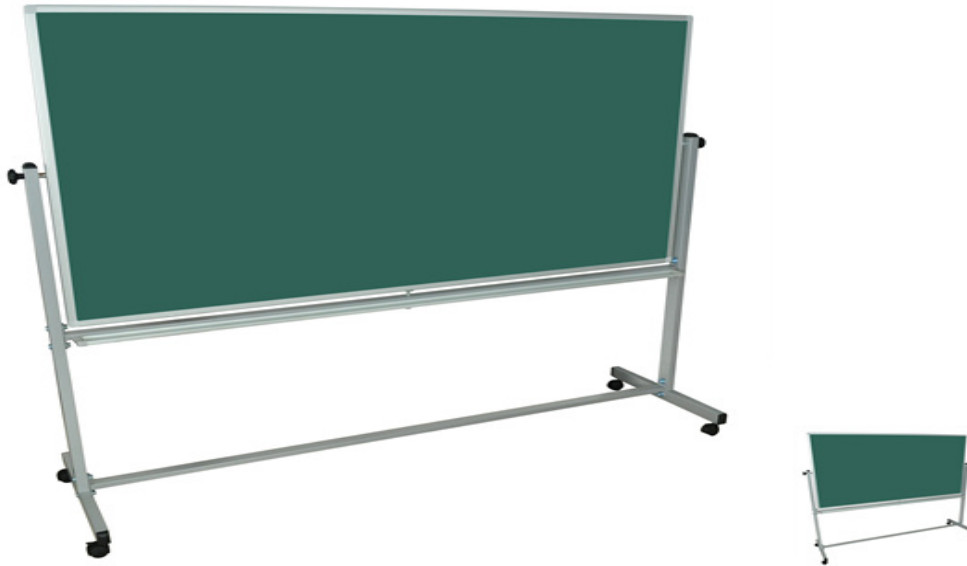

Store Supplies > > > 72W X 40H Double Sided White Board and Chalk Board

72W X 40H Double Sided White Board and Chalk Board

Includes 4 casters for easy mobility
Boards lock into place when in position
Frame base is 23D
Assembly Required. Made in China
847210007005

Product # : LXRMB7240

Quantity Per Package : 1

Availability : In Stock

Price : \$240.24

DESCRIPTIONS :

Luxor MB whiteboard series are made from magnetic

SPECIFICATIONS

Case Dimension : 43x75x2

Sold AS : Case of 1

Case Cube (ft²) : 3.0

Case Weight (lbs.) : 22

Comparable Items : Independent
