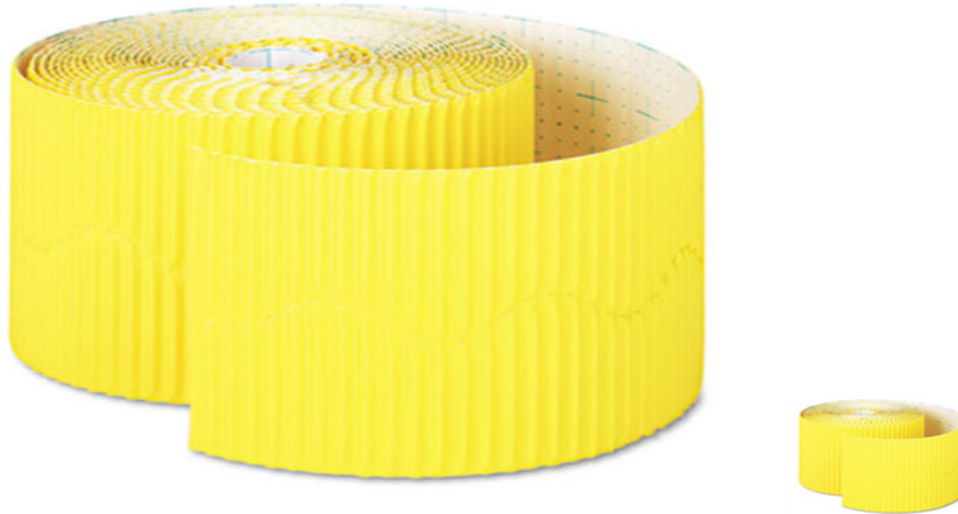

Store Supplies > > > Bordette Decorative Border 2 1/4 x 50 Roll Canary

Bordette Decorative Border 2 1/4 x 50 Roll Canary

Includes one 50 ft roll

1806

Bordette Decorative Border 2 1/4 x 50' Roll Canary

Borders Trims Border Borders Bordette Decorative Border Classroom Classroom Decorations PACON Teacher's Aids Learning Resources Art Supplies Art Drafting Supplies Drawing Drafting Decorations Schools Classrooms Education Teachers Art 029444370807

Product # : PAC37086

Quantity Per Package : 1

Availability : In Stock

Price : \$3.68

DESCRIPTIONS :

Dress up any bulletin or display board with this festive decorative border Corrugated scalloped design delivers the appearance of a fine framed edge Rich fade resistant colors help enliven any environment Color s percent Canary Theme Design Height 2 1/4 in

SPECIFICATIONS

Item Dimension : 5.7 x 5.7 x 4.1

Case Dimension : 0 x 0 x 0

Sold AS : Case of 1

Case Cube (ft²) : 1.0

Case Weight (lbs.) : 10

Comparable Items : Independent
