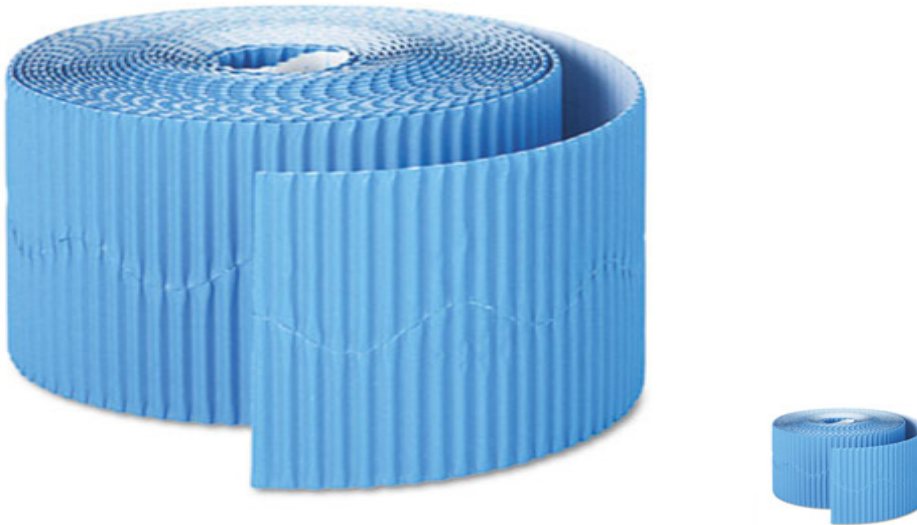

Store Supplies > > > Bordette Decorative Border 2 1/4 x 50 Roll Brite Blue

Bordette Decorative Border 2 1/4 x 50 Roll Brite Blue

Includes one 50 ft roll

1806

Bordette Decorative Border 2 1/4 x 50' Roll Brite Blue

Product # : PAC37176

Quantity Per Package : 1

Availability : In Stock

Price : \$3.68

DESCRIPTIONS :

Dress up any bulletin or display board with this festive decorative border Corrugated scalloped design delivers the appearance of a fine framed edge Rich fade resistant colors help enliven any environment Color s percent Brite Blue Theme Design Height 2 1/4 in

SPECIFICATIONS

Item Dimension : 5.7 x 5.7 x 4.1

Case Dimension : 0 x 0 x 0

Sold AS : Case of 1

Case Cube (ft²) : 1.0

Case Weight (lbs.) : 10

Comparable Items : Independent
