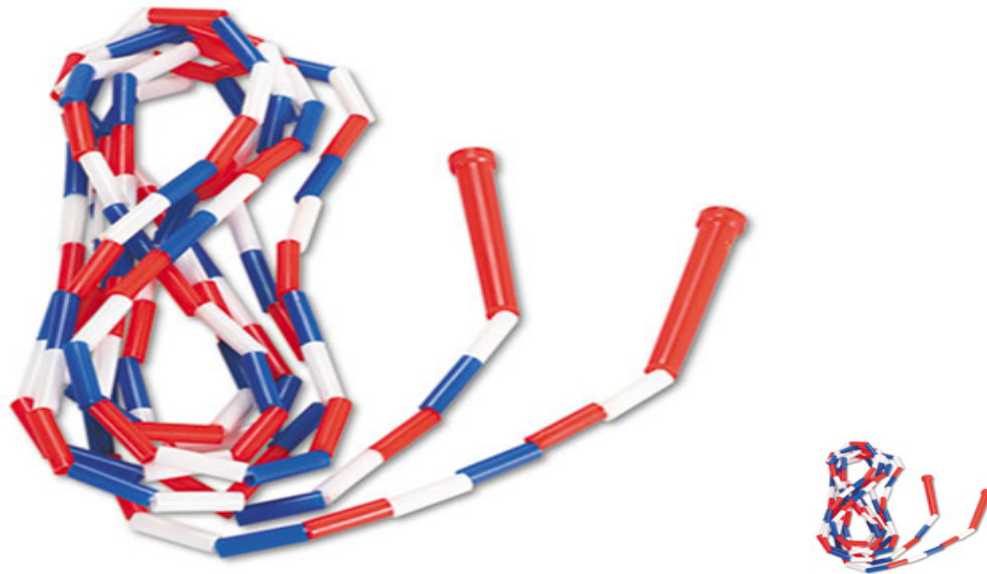

Store Supplies > > > Segmented Plastic Jump Rope 16 ft Red/Blue/White

Segmented Plastic Jump Rope 16 ft Red/Blue/White

Includes one jump rope

1807

Segmented Plastic Jump Rope 16 ft Red/Blue/White

CHAMPION SPORT Classroom Gym Equipment Physical Education Supplies Playground Segmented Jump Rope Schools Physical Education

Teachers PE Students Recess Gyms Classes Exercise

710858007259

Product # : CSIPR16

Quantity Per Package : 1

Availability : In Stock

Price : \$4.38

DESCRIPTIONS :

Plastic segments add weight to the rope which makes it easier to develop jump rope skills Length 16 ft Rope Material

Plastic Color s percent Blue/Red/White Handle Type

SPECIFICATIONS

Item Dimension : 11.1 x 4.3 x 1.3

Case Dimension : 0 x 0 x 0

Sold AS : Case of 1

Case Cube (ft³) : 1.0

Case Weight (lbs.) : 10

Comparable Items : Independent
