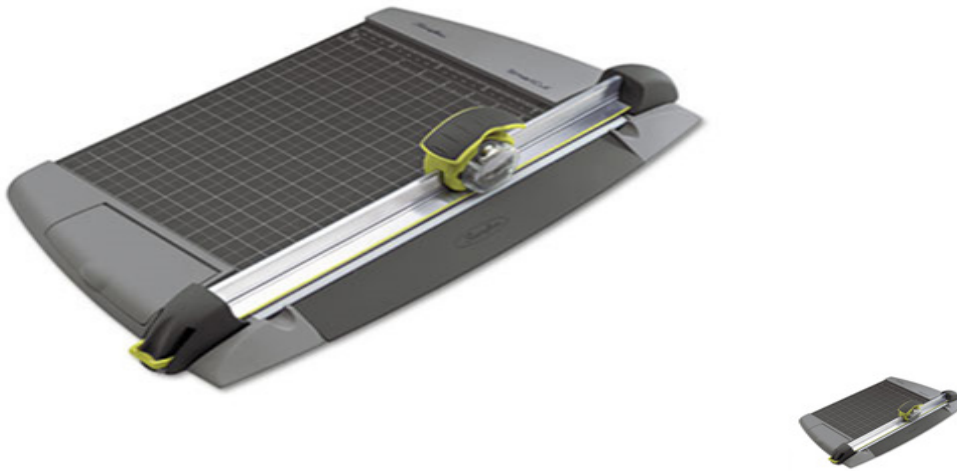

Store Supplies > > > SmartCut EasyBlade Plus Rotary Trimmer 15 Sheets Metal Base 11 1/2 x 20 1/2

SmartCut EasyBlade Plus Rotary Trimmer 15 Sheets Metal Base 11 1/2 x 20 1/2

Includes one trimmer

0516

SmartCut EasyBlade Plus Rotary Trimmer 15 Sheets Metal Base 11 1/2 x 20 1/2

Price : **\$82.15**

DESCRIPTIONS :

Durable steel blade cuts through 15 sheets of 20 lb paper with ease 12 cut length Paper guide alignment grid and ruler for precision cuts Sturdy metal base and non slip rubber feet keep trimmer in place Features indication window to show when it is time to change the blade Trimmer Board Type Rotary Sheet Capacity 15 Cut Length 12 in Trimmer Board Special Features

SPECIFICATIONS

Item Dimension : 23.3 x 14.5 x 6

Case Dimension : 0 x 0 x 0

Sold AS : Case of 1

Case Cube (ft²) : 1.0

Case Weight (lbs.) : 9

Comparable Items : Independent
