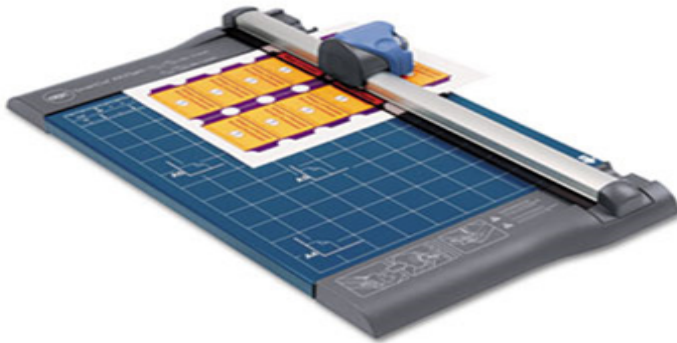

Store Supplies > > > SmartCut Rotary DialABlade Trimmer 10 Sheets Metal Base 18 x 11

SmartCut Rotary DialABlade Trimmer 10 Sheets Metal Base 18 x 11

Switch blades with the turn of dial DialABlade trimmer offers a unique patented fourbladesinone dial straight perforated score and wave and a 12 cutting length for standardsize projects
Ergonomically designed blade handle keeps fingers away from blade
Enclosed stainless steel rotary blade precision cuts in both directions
Transparent cutting guide makes paper visible for angled cuts partial cuts and cutting on the mark
Alignment grid and ruler with standard and metric measurements to help position sheets
Sturdy metal base
033816069817

Product # : SWI9413

Quantity Per Package : 1

Availability : In Stock

Price : \$81.73

DESCRIPTIONS :

Switch blades with the turn of dial DialABlade

SPECIFICATIONS

Sold AS : Case of 1

Case Cube (ft²) : 1.0

Case Weight (lbs.) : 9

Comparable Items : Independent
