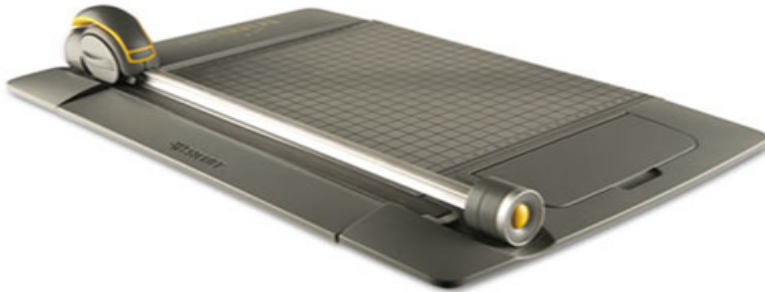

Store Supplies > > > TrimAir Rotary Metal Base Trimmer 15 sheets Metal 24 x 9

TrimAir Rotary Metal Base Trimmer 15 sheets Metal 24 x 9

Includes one trimmer

0516

TrimAir Rotary Metal Base Trimmer 15 sheets Metal 24 x 9

Price : **\$98.27**

DESCRIPTIONS :

Easy to use cutting carriage with stress free lever Cuts 15 sheets of 20 lb paper No touch blade system is easy and safe to change Blade carriage infused with Microban to inhibit the growth of bacterial odors 45 mm titanium bonded blades stay sharper longer Durable heavy duty metal base Trimmer Board Type Rotary Sheet Capacity 15 Cut Length 15 in Trimmer Board Special Features

SPECIFICATIONS

Item Dimension : 24.5 x 9.5 x 3.75

Case Dimension : 0 x 0 x 0

Sold AS : Case of 1

Case Cube (ft²) : 1.0

Case Weight (lbs.) : 4

Comparable Items : Independent
