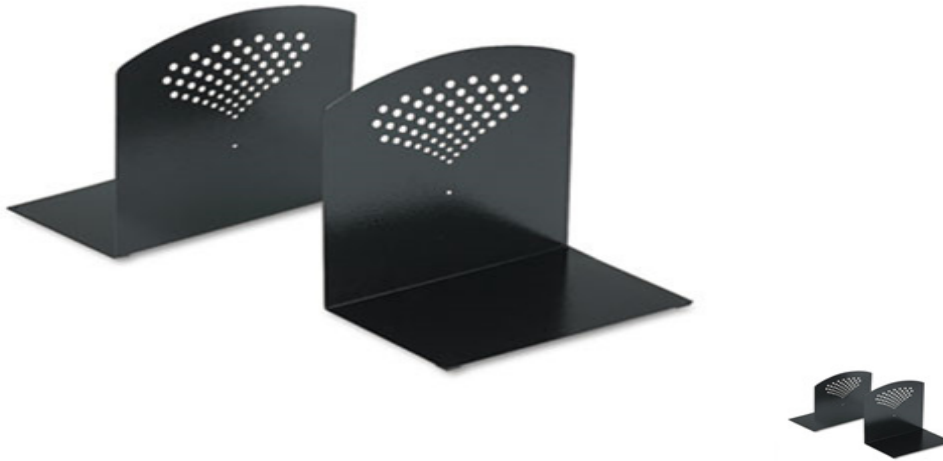

Store Supplies > > > Bookends Nonskid 10 x 6 1/2 x 10 1/2 Heavy Gauge Steel Black

Bookends Nonskid 10 x 6 1/2 x 10 1/2 Heavy Gauge Steel Black

Includes one pair of bookends and adhesive rubber feet
0705

Bookends Nonskid 10 x 6 1/2 x 10 1/2 Heavy Gauge Steel Black

Manufacturer's limited lifetime warranty.

Black Book Bookend Bookends Desk Accessories SAFCO Steel Bookcases Shelves Schools Books Library Libraries
07355311525

Product # : SAF3115BL

Quantity Per Package : 1

Availability : In Stock

Price : \$29.51

DESCRIPTIONS :

Contemporary bookends feature a stylish perforated design Holds large books binders and directories Durable powder coated finish resists fingertips Material s percent Heavy Gauge Steel Color s percent Black Finish Powder Coated Height 10 1/2 in

SPECIFICATIONS

Item Dimension : 7 x 11 x 10.5

Case Dimension : 0 x 0 x 0

Sold AS : Case of 1

Case Cube (ft²) : 1.0

Case Weight (lbs.) : 11

Comparable Items : Independent
