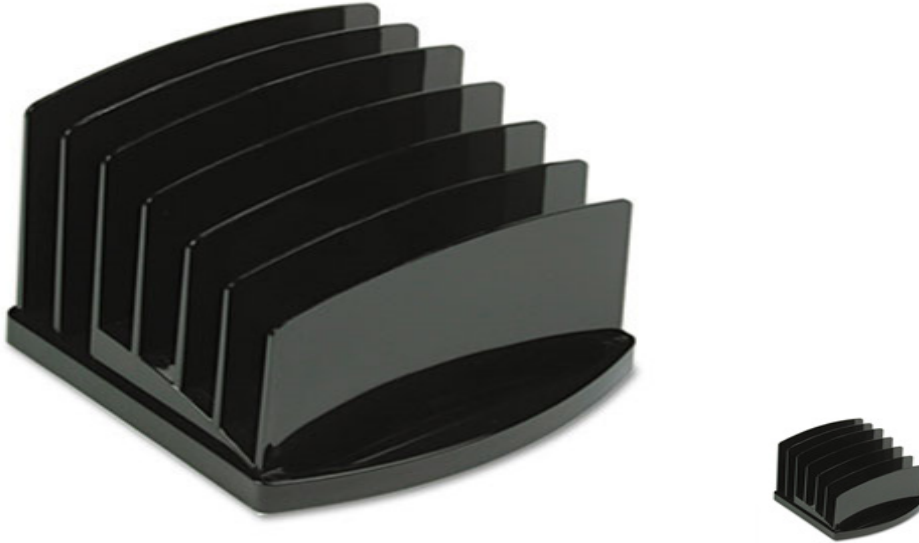

Store Supplies > > > Incline Sorter 6 Compartments Plastic 75w x 75d x 64h Black

Incline Sorter 6 Compartments Plastic 75w x 75d x 64h Black

Includes one sorter

0126

Incline Sorter 6 Compartments Plastic 75w x 75d x 64h Black

Officemate Sorter Organizer Desktops Paperwork Sleeves Stands Compartments Pockets

042491222226

Product # : OIC22222

Quantity Per Package : 1

Availability : In Stock

Price : \$16.38

DESCRIPTIONS :

Keep your important papers and correspondence neatly organized Stylish sorter features a convenient incline enabling quick reference and retrieval Durable high gloss heavyweight plastic Desktop File Folder Sorter Type Inclined File Sorter Number of Compartments 6 Material s percent Plastic Width 7 1/2 in

SPECIFICATIONS

Item Dimension : 7.9 x 7.8 x 6.5

Case Dimension : 7.5 x 7.5 x 6.375

Sold AS : Case of 1

Case Cube (ft²) : 1.0

Case Weight (lbs.) : 2

Comparable Items : Independent
