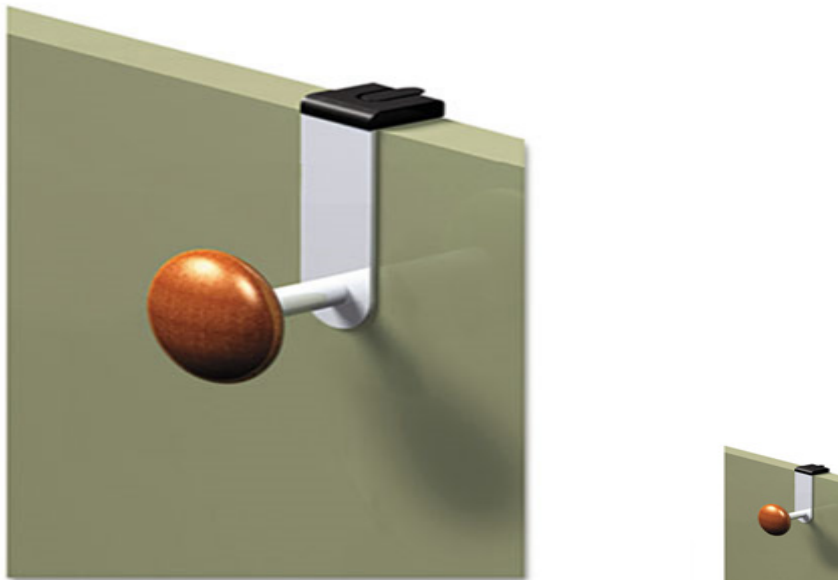

Store Supplies > > > Cubicle Garment Peg 1 Hook 2 1950 x 7 89 x 4 3150 Metallic Grey

Cubicle Garment Peg 1 Hook 2 1950 x 7 89 x 4 3150 Metallic Grey

Includes cubicle coat peg
0008

Cubicle Garment Peg 1 Hook 2 19/50 x 7 8/9 x 4 31/50 Metallic Grey

Manufacturer's one year warranty.

Alba Cubicle Garment Peg Coat Clothing Storage Closets Cloakrooms Coats Clothes
129710010267

Product #: ABAPM1PARTBO

Quantity Per Package : 1

Availability : In Stock

Price : \$16.38

DESCRIPTIONS :

Garment peg slides easily over cubicle walls Prevents damage to clothing Keeps your space organized Adjustable to partition widths from 12 to 41 HangerHook Type Over The Panel Width 120 in Depth 1 38 in Height 43 in

SPECIFICATIONS

Item Dimension : 9.46 x 1.58 x 4.73

Case Dimension : 9.46 x 1.58 x 4.73

Sold AS : Case of 1

Case Cube (ft³) : 1.0

Case Weight (lbs.) : 1

Comparable Items : Independent
