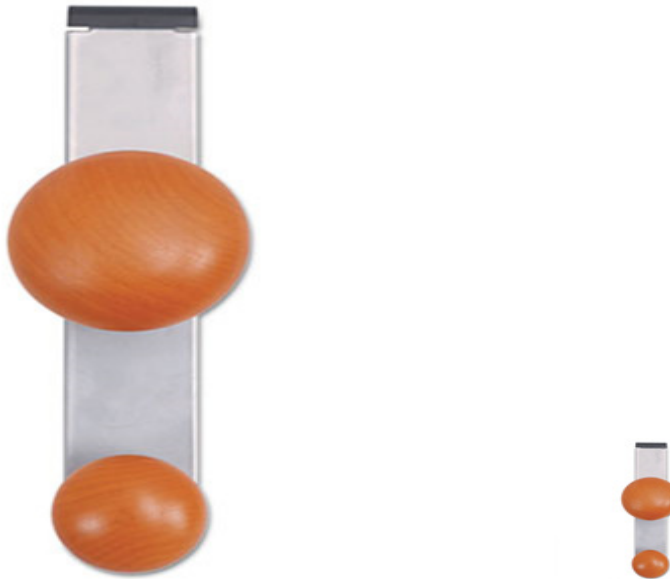

Store Supplies > > > Cubicle Garment Peg 2 Hook 2 1950 x 7 89 x 7 34 Metallic Grey

Cubicle Garment Peg 2 Hook 2 1950 x 7 89 x 7 34 Metallic Grey

Includes cubicle coat peg
0008

Cubicle Garment Peg 2 Hook 2 19/50 x 7 8/9 x 7 3/4 Metallic Grey

Manufacturer's one year warranty.

Alba Cubicle Garment Peg Coat Clothing Storage Closets Cloakrooms Coats Clothes
129710010236

Product #: ABAPM2PARTBO

Quantity Per Package : 1

Availability : In Stock

Price : \$18.73

DESCRIPTIONS :

Garment peg slides easily over cubicle walls Prevents damage to clothing Keeps your space organized Adjustable to partition widths from 12 to 41 HangerHook Type Over The Panel Width 120 in Depth 1 38 in Height 79 in

SPECIFICATIONS

Item Dimension : 9.46 x 1.58 x 4.73

Case Dimension : 9.46 x 1.58 x 4.73

Sold AS : Case of 1

Case Cube (ft²) : 1.0

Case Weight (lbs.) : 1

Comparable Items : Independent
