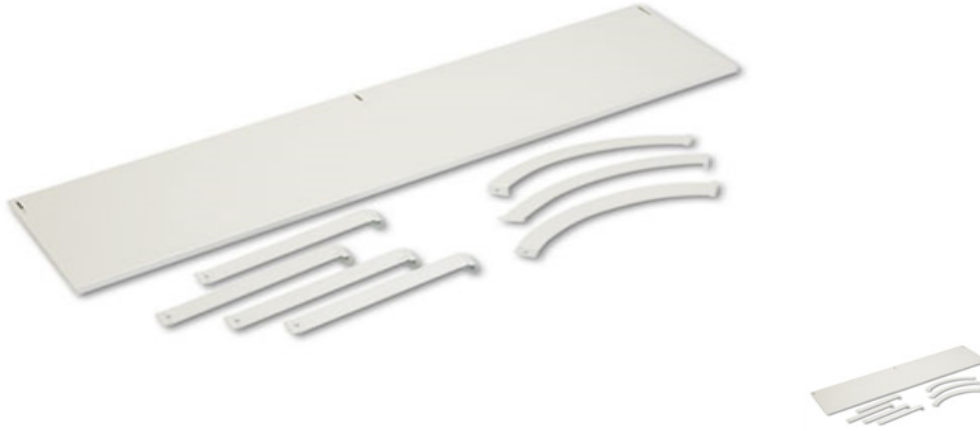

Store Supplies > > > Verse Panel System Hanging Shelf 60w x 14d Gray

Verse Panel System Hanging Shelf 60w x 14d Gray

Includes hanging bracket
Verse Panel System Hanging Shelf 60w x 14d Gray
basyx by HON Five Year Limited Warranty.
035349529639

Product #: BSXVSH60GYGY

Quantity Per Package : 1

Availability : In Stock

Price : \$175.77

DESCRIPTIONS :

Add storage by hanging on panel sold separately percent and keeping frequently used contents within reach Easy assembly without tools helps save valuable time High end panels on sides eliminate items from slipping or falling off Color Gray Overall Width 60 in Overall Depth 14 in Overall Height

SPECIFICATIONS

Item Dimension : 14 x 62 x 14

Case Dimension : 0 x 0 x 0

Sold AS : Case of 1

Case Cube (ft²) : 1.0

Case Weight (lbs.) : 19

Comparable Items : Independent
