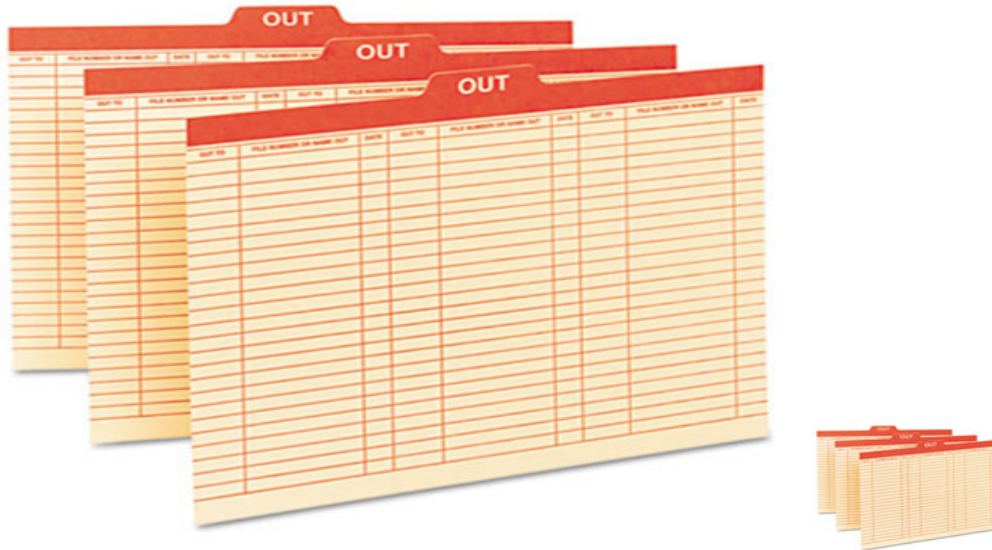

Store Supplies > > > Charge Out Record Guides 1/5 Red OUT Tab Manila Letter 100/Box

Charge Out Record Guides 1/5 Red OUT Tab Manila Letter 100/Box

Includes 100 guides

0106

Charge Out Record Guides 1/5 Red OUT Tab Manila Letter 100/Box

Charge Out Record Charge Out Form Dividers File Folder File Guide File Guides Filing Index Guide In/Out Form Journal Card Letter Letter Size Manila OUT Center Tab Outguide Recycled Recycled Product SMEAD Top Tab Top Tab Out Guide T 086486519106

Product # : SMD51910

Quantity Per Package : 1

Availability : In Stock

Price : \$33.49

DESCRIPTIONS :

Out guides put an end to lost folders by clearly marking where folders have been removed from the file Pre printed forms indicate which file has been taken who is using it and the date it was taken A red OUT tab in the center facilitates quick identification Blank/Pre Printed Out File Guides Type Preprinted Top Tab Charge Out Guides For Card/Sheet Size Letter Guide Size Letter

SPECIFICATIONS

Item Dimension : 12.188 x 10.313 x 2.125

Case Dimension : 0 x 0 x 0

Sold AS : Case of 1

Case Cube (ft²) : 1.0

Case Weight (lbs.) : 6

Comparable Items : Independent