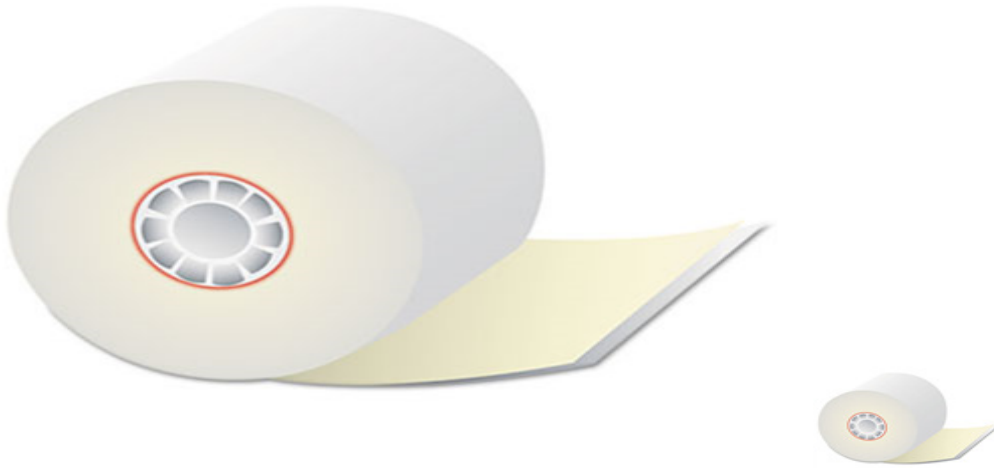

Store Supplies > > > Two Ply Credit/Debit Verification Rolls 2 1/4 x 70 ft White/Canary 50/Ctn

Two Ply Credit/Debit Verification Rolls 2 1/4 x 70 ft White/Canary 50/Ctn

Includes 50 rolls

0357

Two Ply Credit/Debit Verification Rolls 2 1/4 x 70 ft White/Canary 50/Ctn

Convenient all in one kit contains paper rolls cleaning card and black/red ribbon Quality two ply carbonless rolls provide duplicate copies with crisp dark images Convenient end of roll indicator Elemental chlorine free Paper Color 85 percent White/Canary Paper Weight 15 lbs Sheets Per Unit Rolls Per Unit 50

SPECIFICATIONS

Item Dimension : 4.625 x 13.25 x 14.25

Case Dimension : 0 x 0 x 0

Sold AS : Case of 1

Case Cube (ft³) : 1.0

Case Weight (lbs.) : 14

Comparable Items : Verifone 420, 460
