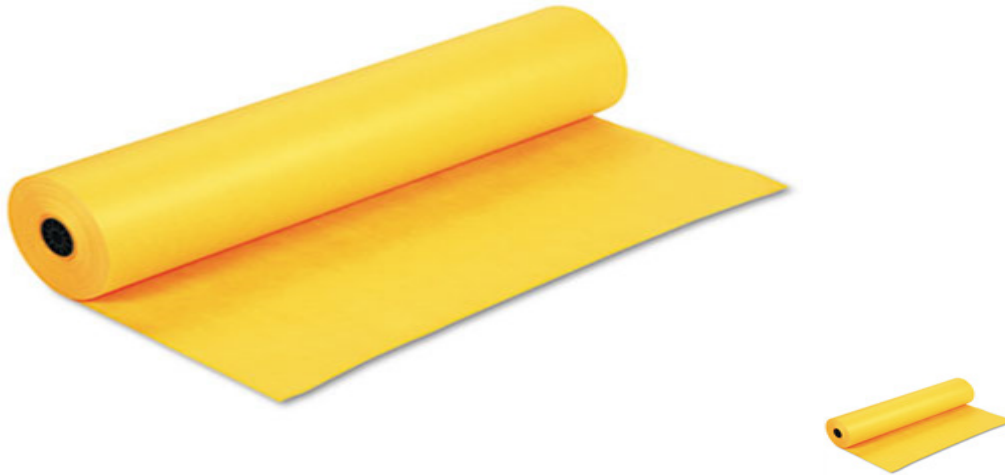

Store Supplies > > > Spectra ArtKraft Duo Finish Paper 48 lbs 36 x 1000 ft Autumn Gold

Spectra ArtKraft Duo Finish Paper 48 lbs 36 x 1000 ft Autumn Gold

0517

Spectra ArtKraft Duo Finish Paper 48 lbs 36 x 1000 ft Autumn Gold

Price : \$120.37

DESCRIPTIONS :

Heavyweight Duo Finish Kraft paper The smooth surface side is ideal for felt pens finger painting and fine line drawing the textured side accepts chalk watercolor tempera and acrylic paints Paper Color s percent Autumn Gold Paper Weight 48 lbs Sheets Per Unit Rolls Per Unit 1

SPECIFICATIONS

Item Dimension : 36.75 x 10 x 8.75

Case Dimension : 0 x 0 x 0

Sold AS : Case of 1

Case Cube (ft²) : 1.0

Case Weight (lbs.) : 49

Comparable Items : Independent
