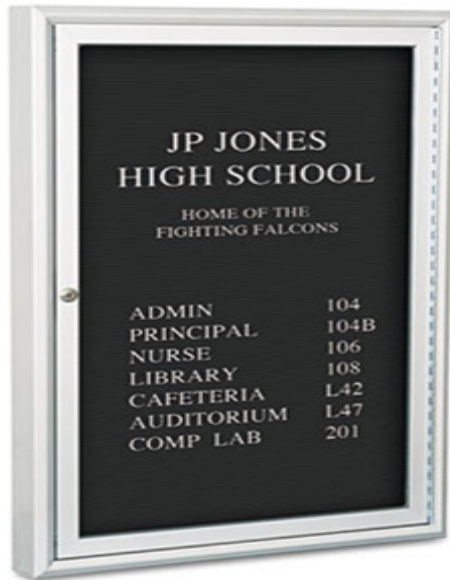

Store Supplies > > > Enclosed Directory Board 24w x 36h Aluminum Frame

Enclosed Directory Board 24w x 36h Aluminum Frame

Includes enclosed bulletin board and letter set
0568

Enclosed Directory Board 24w x 36h Aluminum Frame

Best Rite BALT INC. Boards Boards Enclosed Directory Classrooms Schools Education Meeting Rooms Teachers
703673458450

Product # : BLT98PSBGR2

Quantity Per Package : 1

Availability : In Stock

Price : \$376.84

DESCRIPTIONS :

Enclosed directory board is made with a heavy duty silver aluminum trim and locking doors to prevent tampering
Cabinet offered with one or two hinged doors with shatter resistant clear acrylic panels Back panel is grooved black
24 in Board Height 36 in Board Depth 3 in Surface Material Felt

SPECIFICATIONS

Item Dimension : 5 x 31 x 46

Case Dimension : 0 x 0 x 0

Sold AS : Case of 1

Case Cube (ft²) : 1.0

Case Weight (lbs.) : 26

Comparable Items : Independent