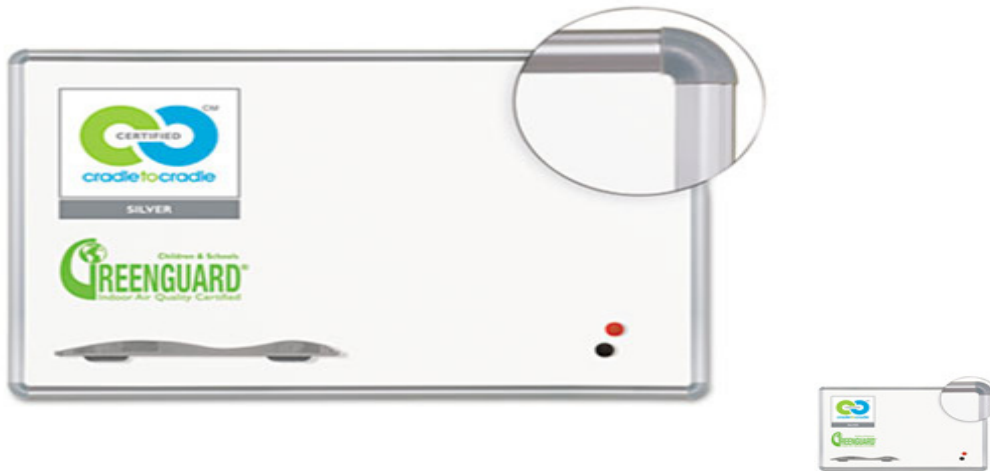

Store Supplies >>> Porcelain Dry Erase Board 48x36 Silver Aluminum Frame

## Porcelain Dry Erase Board 48x36 Silver Aluminum Frame

Smooth porcelaincoated steel is engineered for superior color contrast with markers and provides smooth writability and easy erasability with no ghosting  
Reduced surface light distortion increases visibility  
Presidential trim has rounded anodized aluminum joined with injectionmolded rounded plastic corners  
Sleek design modernizes any office  
00000000000000

### DESCRIPTIONS :

Porcelain steel surface is engineered for superior color contrast with markers and provides smooth writability and easy erasability with no ghosting Reduced surface light distortion enhances visibility Presidential trim features rounded anodized aluminum joined with injection molded rounded plastic corners