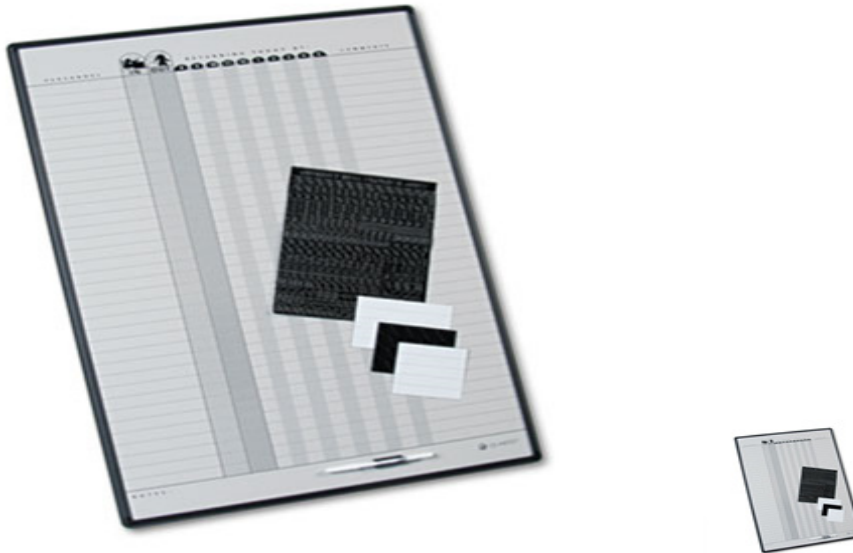

Store Supplies > > > Magnetic Employee In/Out Board Porcelain 24 x 36 Gray/Black Aluminum Frame

Magnetic Employee In/Out Board Porcelain 24 x 36 Gray/Black Aluminum Frame

Includes board Quartet water soluble marker black magnetic in/out circles magnetic name strips self stick vinyl letters wet erase magnetic remark strips and mounting hardware
0568

Magnetic Employee In/Out Board Porcelain 24 x 36 Gray/Black Aluminum Frame

24w x 36h Board Boards Accessories Employee Gray Board In/Out Board Locator Locator/Tracking Board Magnetic In/Out Board
Magnetic Letter Magnetic Letter Board Personnel Porcelain Board Porcelain on Steel QUARTET Radius
034138783016

Product # : QRT783G

Quantity Per Package : 1

Availability : In Stock

Price : \$212.79

DESCRIPTIONS :

Easily track the status of employees whereabouts Gray magnetic Duramax porcelain surface is easy to clean and update and will not scratch dent stain or ghost Aluminum frame adds style and durability Package includes Quartet water soluble marker black magnetic in/out circles magnetic name strips self stick vinyl letters wet erase magnetic remark strips and mounting hardware Board Width 24 in Board Height 36 in Board Depth Surface Material Porcelain

SPECIFICATIONS

Item Dimension : 36.5 x 24.5 x 1

Case Dimension : 0 x 0 x 0

Sold AS : Case of 1

Case Cube (ft²) : 1.0

Case Weight (lbs.) : 14

Comparable Items : Independent
