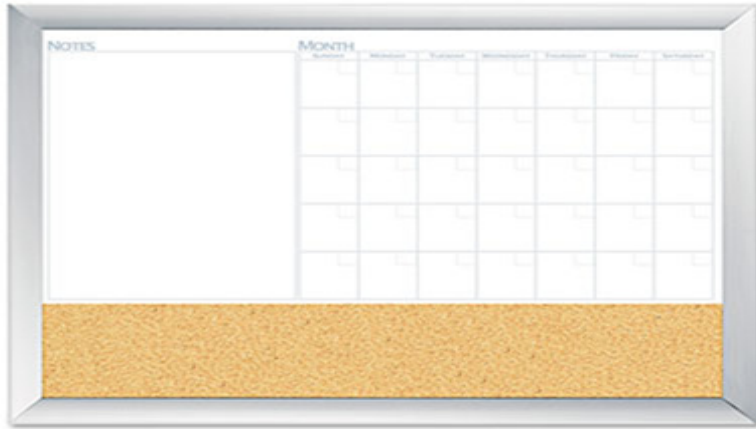

Store Supplies > > > Magnetic Dry Erase 3 N 1 Board Cork Area 36 x 24 White with Silver Frame

## Magnetic Dry Erase 3 N 1 Board Cork Area 36 x 24 White with Silver Frame

Includes magnetic dry erase board mounting hardware

0555

Magnetic Dry Erase 3 N 1 Board Cork Area 36 x 24 White with Silver Frame

### DESCRIPTIONS :

Do more with this stylish combination board Unique design offers three functionsdry erase calendar for planning notes area and cork board Magnetic surface lets you customize with accessories sold separately Premium aluminum frame Includes hardware Board Width 36 in Board Height 24 in Board Depth Surface Material Metal

### SPECIFICATIONS

Item Dimension : 36.75 x 25.125 x 1.5

Case Dimension : 0 x 0 x 0

Sold AS : Case of 1

Case Cube (ft<sup>2</sup>) : 1.0

Case Weight (lbs.) : 7

Comparable Items : Independent