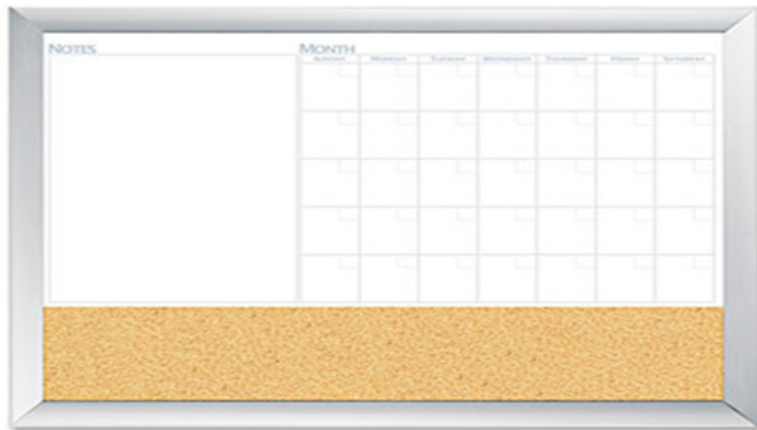

Store Supplies > > > Magnetic Dry Erase 3 N 1 Board Cork Area 36 x 24 White with Silver Frame

Magnetic Dry Erase 3 N 1 Board Cork Area 36 x 24 White with Silver Frame

Includes magnetic dry erase board mounting hardware

0555

Magnetic Dry Erase 3 N 1 Board Cork Area 36 x 24 White with Silver Frame

The Board Dudes Boards Board Classrooms Schools Education Meeting Rooms Teachers

714963170013

Product # : BDU17001BDUA

Quantity Per Package : 1

Availability : In Stock

Price : \$57.39

DESCRIPTIONS :

Do more with this stylish combination board Unique design offers three functionsdry erase calendar for planning notes area and cork board Magnetic surface lets you customize with accessories sold separately Premium aluminum frame Includes hardware Board Width 36 in Board Height 24 in Board Depth Surface Material Metal

SPECIFICATIONS

Item Dimension : 36.75 x 25.125 x 1.5

Case Dimension : 0 x 0 x 0

Sold AS : Case of 1

Case Cube (ft²) : 1.0

Case Weight (lbs.) : 7

Comparable Items : Independent
