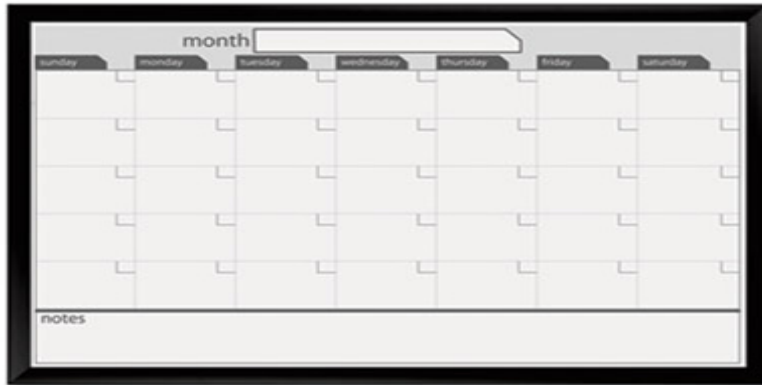

Store Supplies > > > Magnetic Dry Erase Board 36 x 24 Black/White Calendar with Black Painted Frame

## Magnetic Dry Erase Board 36 x 24 Black/White Calendar with Black Painted Frame

Includes planner board mounting hardware

0568

Magnetic Dry Erase Board 36 x 24 Black/White Calendar with Black Painted Frame

### DESCRIPTIONS :

Monthly planner features contemporary graphics that make it easy to customize Reusable premium magnetic surface resists ghosting and staining Premium satin finished frame offers upscale look and durability Includes mounting hardware Board Width 36 in Board Height 24 in Board Depth Surface Material Metal