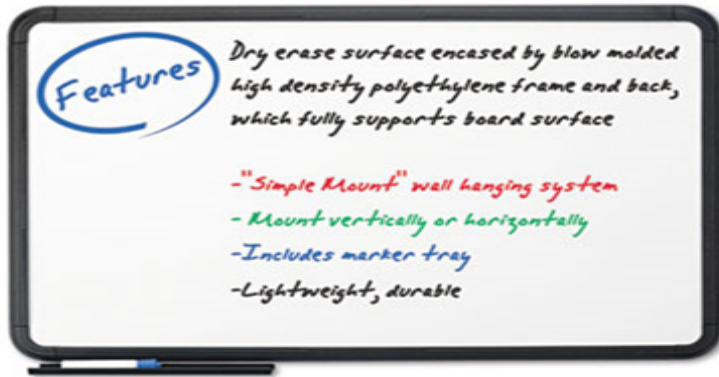

Store Supplies > > > Ingenuity Dry Erase Board Resin Frame with Tray 66 x 42 Black

Ingenuity Dry Erase Board Resin Frame with Tray 66 x 42 Black

Includes dry erase board marker tray and Simple Mount hanging system
 0555

Ingenuity Dry Erase Board Resin Frame with Tray 66 x 42 Black

Iceberg 66 x 42 Board Boards Boards Accessories Dry Erase Board Dry Erase Boards Dry Erase/Accessories Premium White Board Classrooms Schools Education Meeting Rooms Teachers Resin
 674785370612

Product # : ICE37061

Quantity Per Package : 1

Availability : In Stock

Price : \$225.96

DESCRIPTIONS :

Premium dry erase board has a ghost free styrene surface Features blow molded body with integral living hinge frame that makes it extremely durable and lightweight Writing surface is replaceable Includes hanging hardware and marker tray Board Width 66 in Board Height 42 in Board Depth Surface Material Coated Styrene