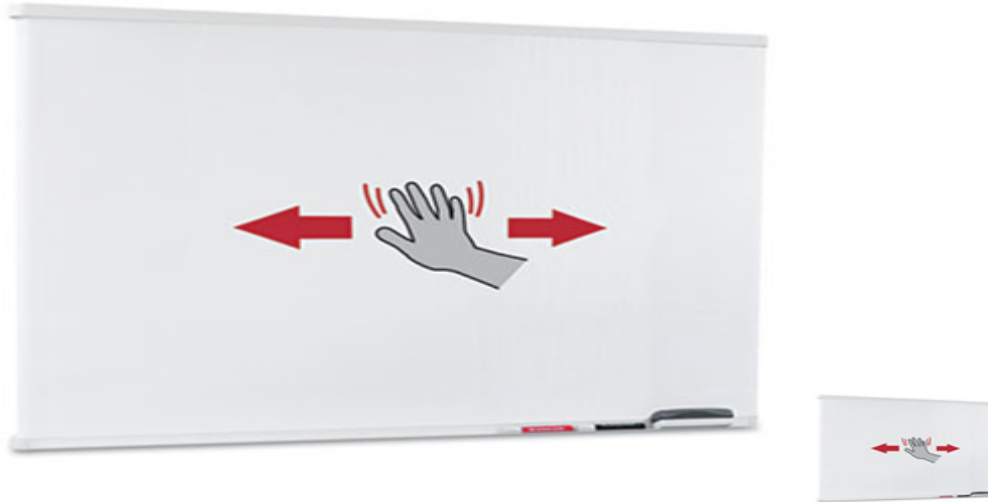

Store Supplies > > > Scrolling Whiteboard Beige Frame 56 x 52

Scrolling Whiteboard Beige Frame 56 x 52

Includes board wall mount kit and two dry erase markers
0555
Scrolling Whiteboard Beige Frame 56 x 52
Manufacturer's one year warranty for parts.
PLUS Classrooms Education Meeting Rooms Schools Teachers
000000000000

Product # : PLS340

Quantity Per Package : 1

Availability : In Stock

Price : \$631.65

DESCRIPTIONS :

Access two writing surfaces without flipping The innovative PLUS Scroll Board does not require any additional space in order to bring the writing surface on the back to the front The simple and quick scroll action permits a better flow of conversation If you need to hide confidential or sensitive information this is quickly done by scrolling your writing to the rear of the board Includes two markers Wall mountable with included hardware or use with floor stand not included Board Width 56 in Board Height 52 in Board Depth Surface Material

SPECIFICATIONS

Item Dimension : 5.51 x 55.9 x 52.36

Case Dimension : 0 x 0 x 0

Sold AS : Case of 1

Case Cube (ft²) : 1.0

Case Weight (lbs.) : 66

Comparable Items : Independent
