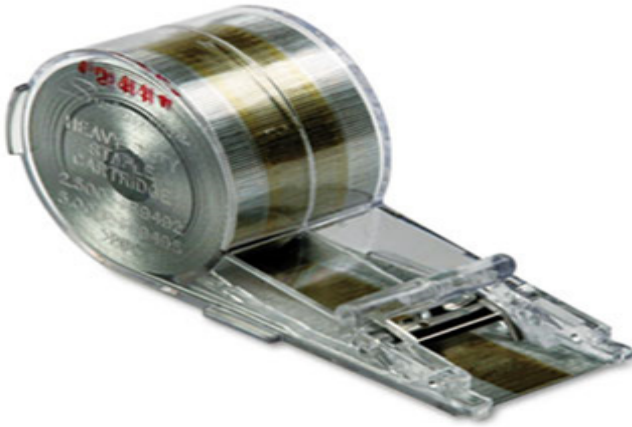

Store Supplies > > > Heavy Duty Staple Cartridge 70 Sheet Capacity 5000/Roll

Heavy Duty Staple Cartridge 70 Sheet Capacity 5000/Roll

Includes roll of 5000 staples

0757

Heavy Duty Staple Cartridge 70 Sheet Capacity 5000/Roll

5000 Staples per Roll 70 Sheet Capacity Cartridge Cartridge Staples Staple Staple Cartridge Staplers Staples Staples Staples/Staplers SWINGLINE

Two Prong Fasteners Joiners Binding Attachments Documents Desktop stapling

074711694957

Product # : SWI69495

Quantity Per Package : 1

Availability : In Stock

Price : \$26.99

DESCRIPTIONS :

Economic staple cartridge allows you to staple up to 5000 times without reloading Sharp chisel points bring better penetration and reduce jamming Long lasting chrome finish Staple Type Cartridge For Use With Swingline Heavy Duty 270 Leg Length 3/8 in Sheet Capacity 70

SPECIFICATIONS

Item Dimension : 1.6 x 2.25 x 2

Case Dimension : 0 x 0 x 0

Sold AS : Case of 1

Case Cube (ft²) : 1.0

Case Weight (lbs.) : 1

Comparable Items : Independent
